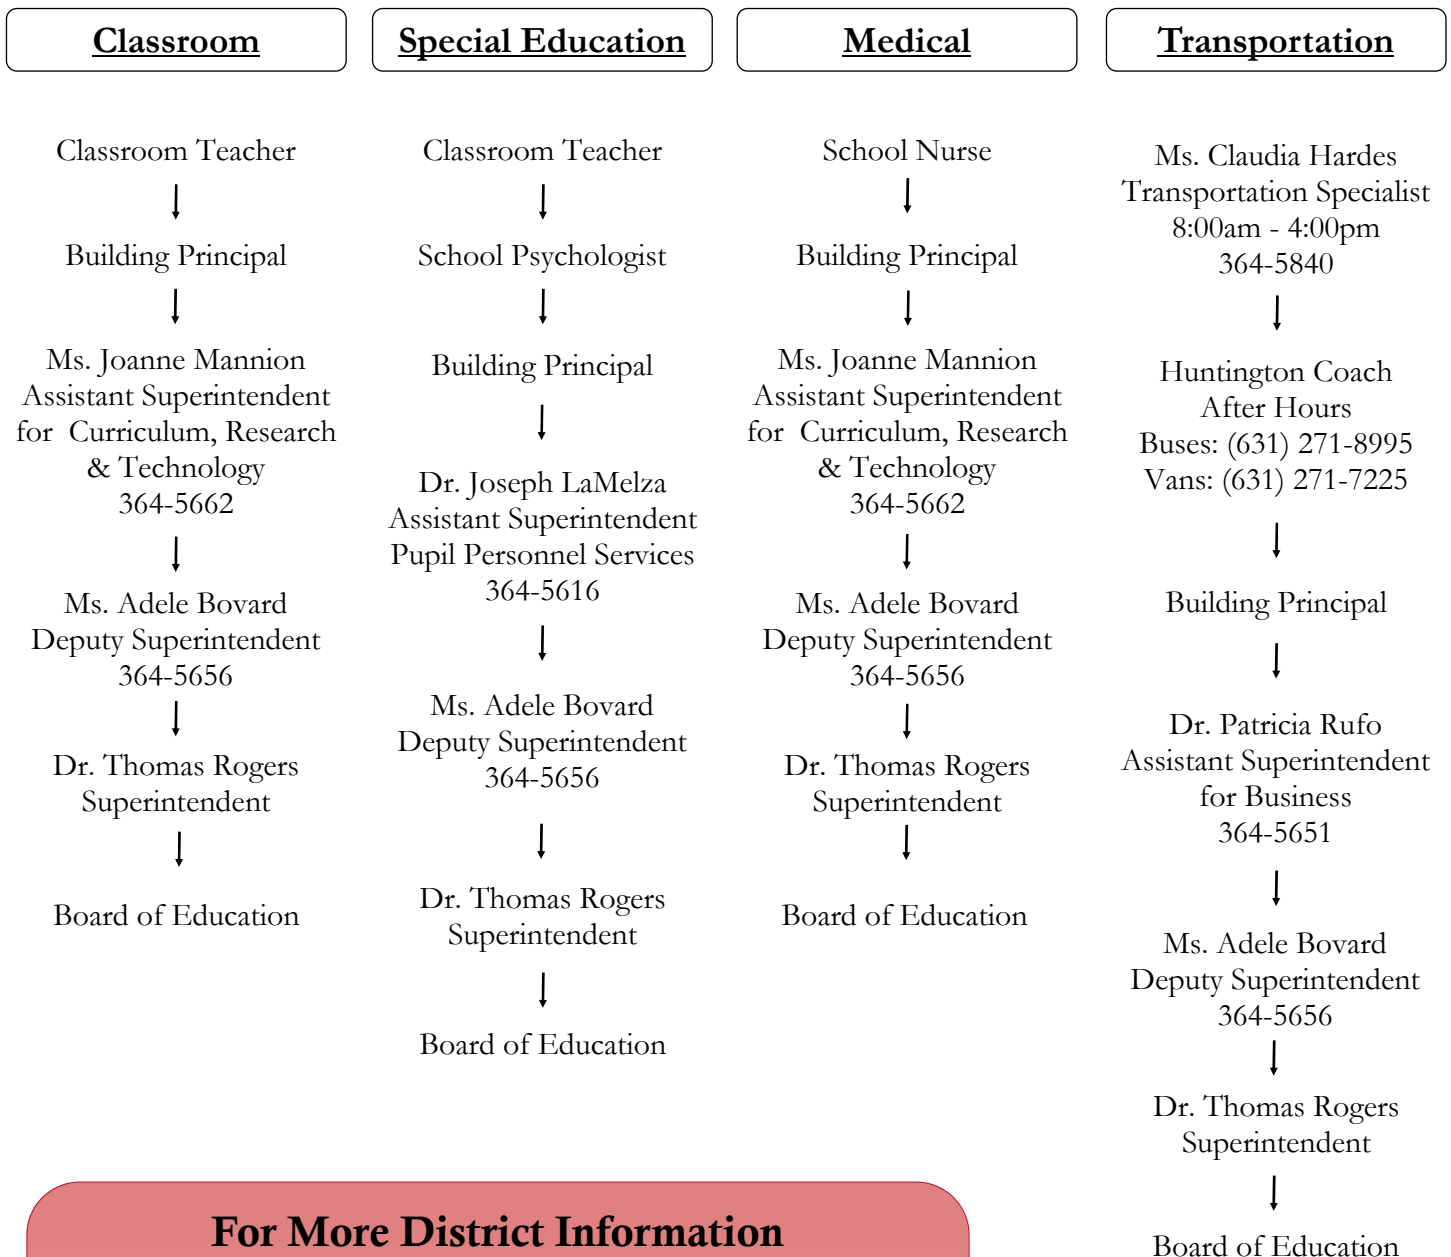

Syosset Central School District Communication Procedures

Walt Whitman Elementary School

Mr. Chad Snyder, Principal

Main Office: 364-5823

In order to streamline communication and provide the fastest response possible to parent questions and concerns, the District has developed the Communication Procedures outlined below. Please start with the contact at the top of the chart, and if additional assistance is required, please proceed to the following contact listed.